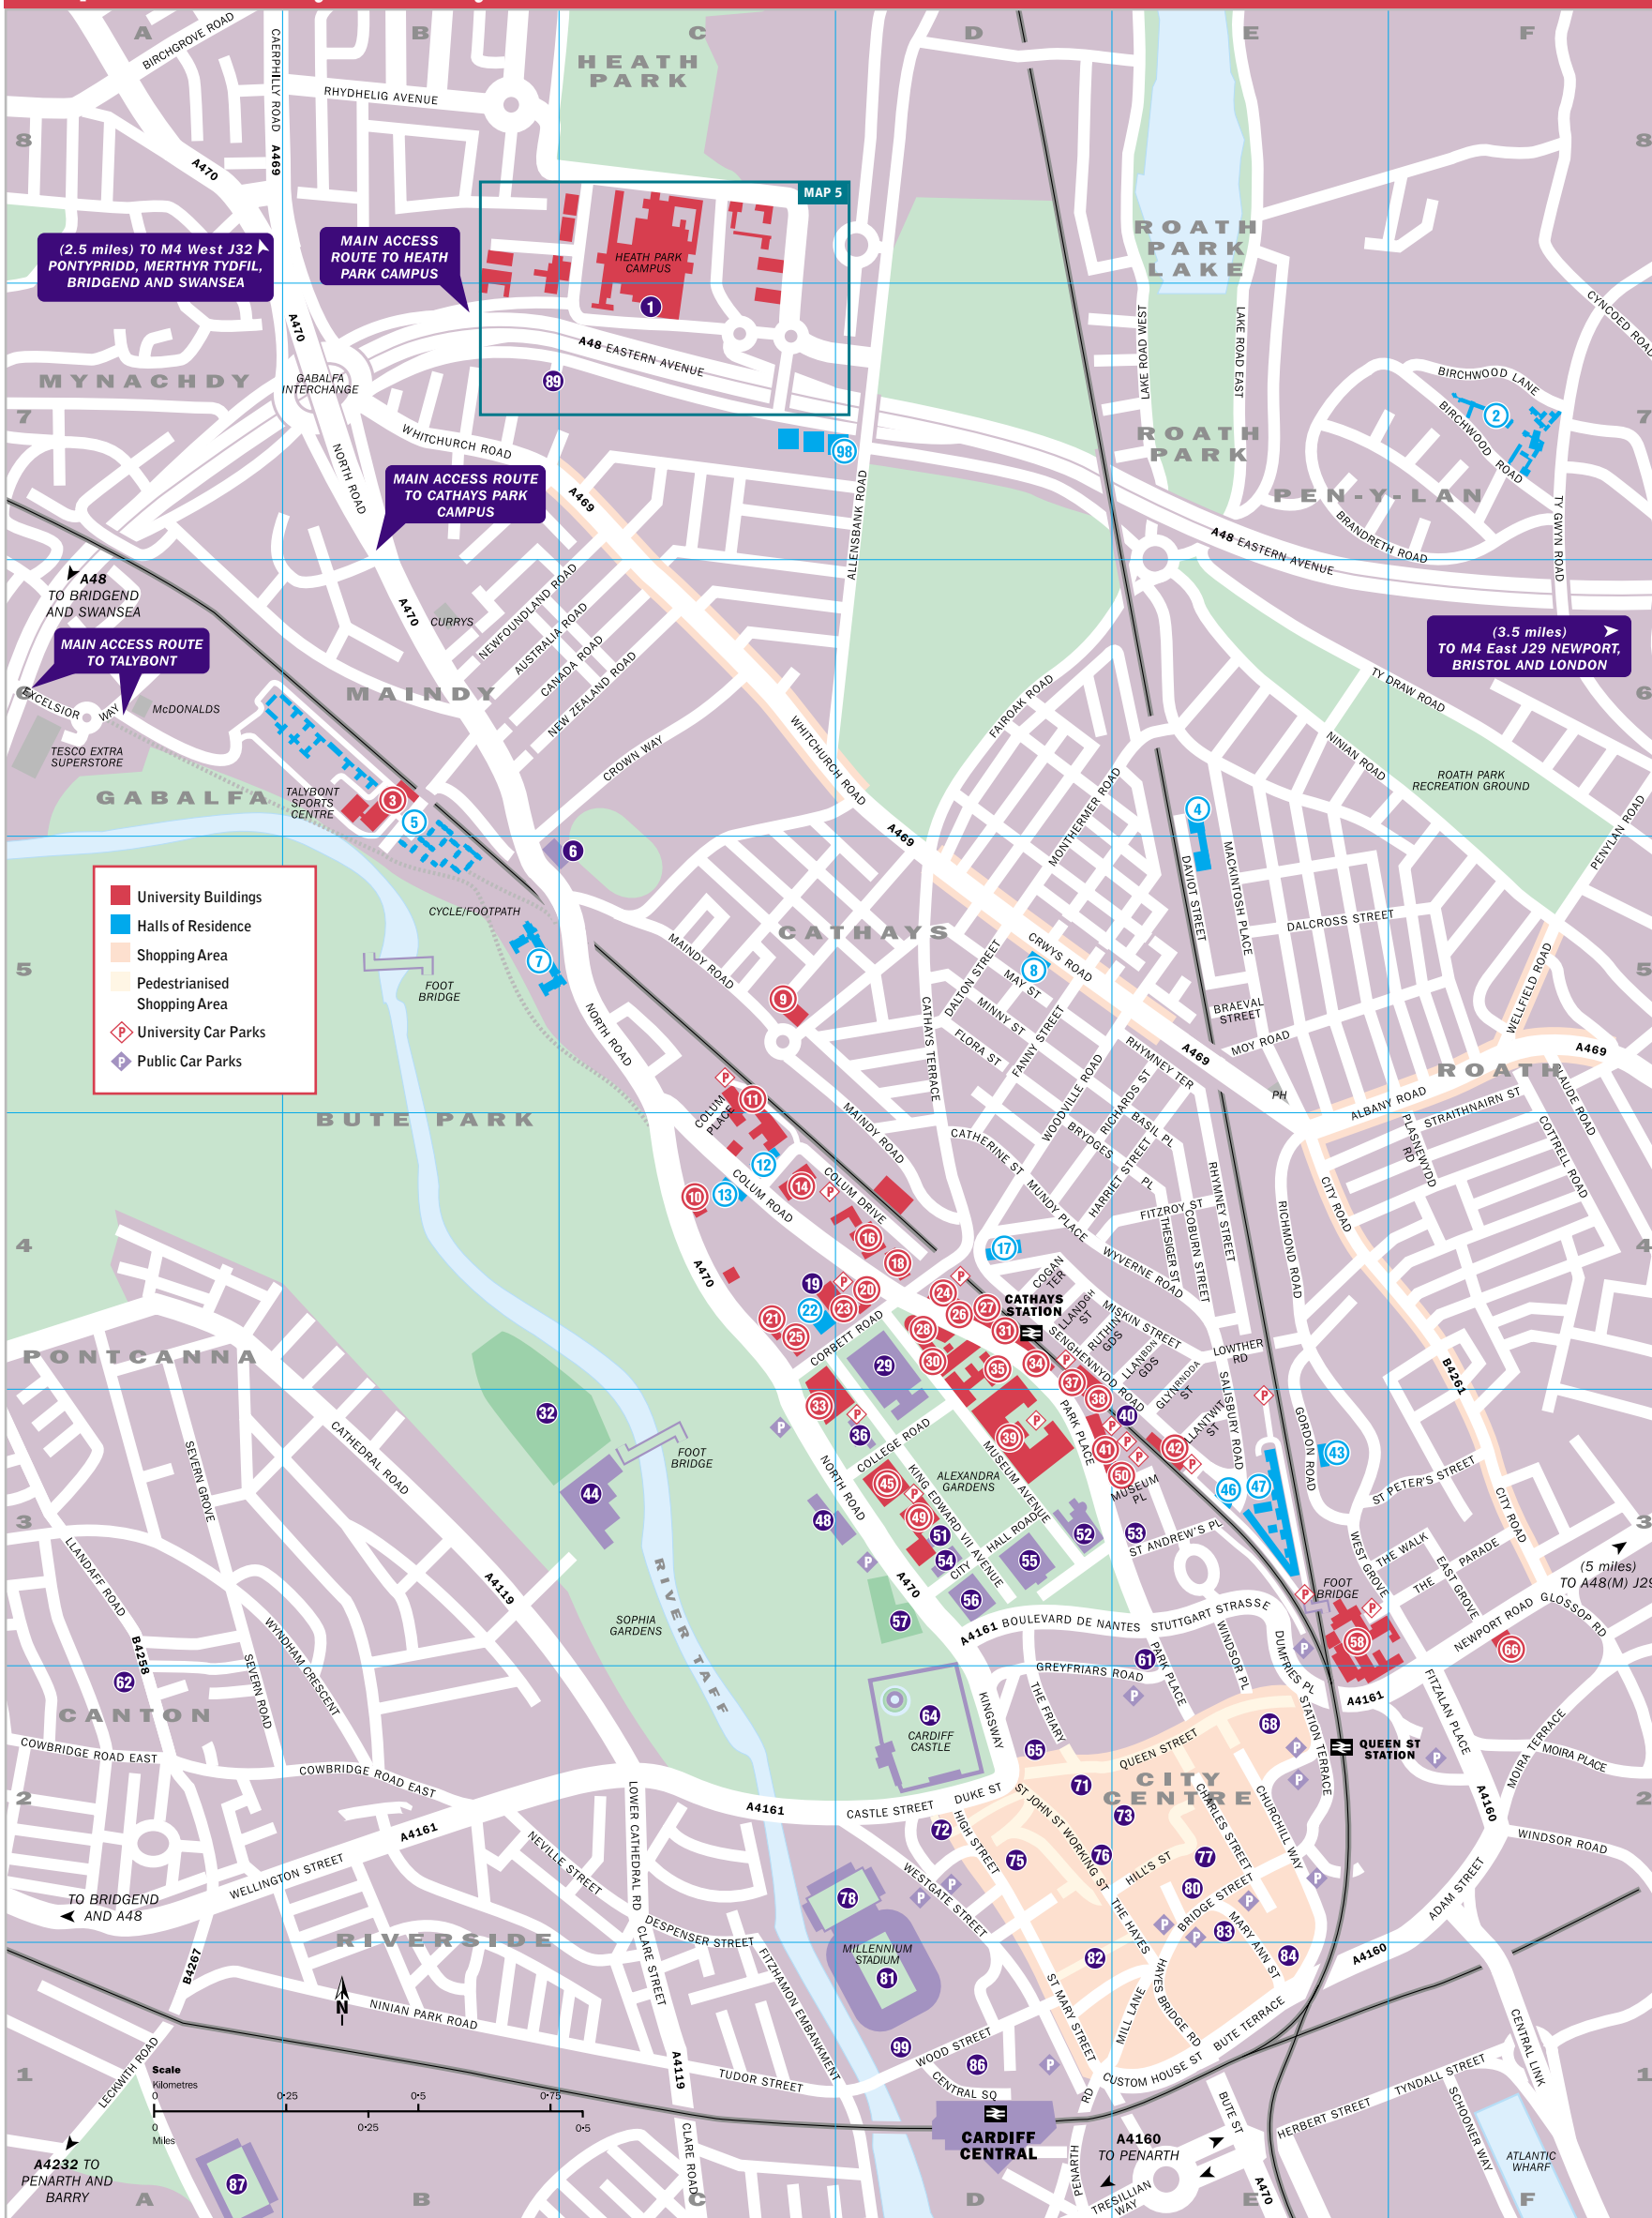

Map 4 University and City Centre

Additional Information		Street Index	
All Nations Centre	B7 89	Adam Street	F2
British Council	E3 53	Albany Road	F5
Cardiff International Arena	E1 84	Allensbank Road	D7
Central Police Station	D3 54	Basil Place	E4
City Hall	D3 55	Birchwood Lane	F7
Coach Station	D1 86	Boulevard de Nantes	D3
County Library	E2 80	Braeval Street	E5
Law Courts	D3 56	Brandreth Road	E7
Post Office: Queens Arcade	D2 71	Bridge Street	E2
Temple of Peace	D3 36	Brydges Place	D4
University of Wales Registry	D3 51	Bute Terrace	E1
Royal Welsh College of Music and Drama	C3 48	Canada Road	C7
Welsh Assembly Main Offices	D4 29	Castle Street	D2
Welsh Assembly	Map 2 D2 96	Cathays Terrace	D5
Hospital		Cathedral Road	B3
University Hospital Accident and Emergency Unit	C7 1	Catherine Street	D4
Attractions		Central Link	F1
Cardiff Bay Visitor Centre	Map 2 D2 97	Charles Street	E2
Cardiff Castle	D2 64	Churchill Way	E4
Landaff Cathedral	Map 2 B4 90	City Road	E2
National Museum and Gallery of Wales	D3 52	Clare Street	C1
Techniquist	Map 2 D2 94	Claude Road	F5
Theatres		Coburn Street	E4
New Theatre	E3 61	Cogan Terrace	D4
Sherman Theatre	E3 40	College Road	D3
Chapter Arts Centre	A2 62	Colum Drive	D4
Concert Halls		Colum Place	C5
St David's Hall	D2 76	Corbett Road	D4
University Concert Hall	C4 19	Cottrell Road	F5
Wales Millennium Centre	Map 2 D2 96	Cowbridge Road East	A2
Cinemas		Crwys Road	D5
Cineworld	E2 83	Custom House Street	E1
Odeon	Map 2 D2 92	Dalcross Street	E5
Vue	D1 99	Dalton Street	D5
Sport		Daviot Street	E5
Cardiff City FC	A1 87	Depenser Street	C2
Cardiff RFC	D2 78	Duke Street	D2
Cardiff Tennis Club	D3 57	Dumfries Place	E3
Glamorgan County Cricket Club	B3 32	East Grove	F3
Maindy Athletic Stadium/Swimming Pool	C5 6	Excelsior Way	A6
Millennium Stadium	D1 81	Fairoak Road	D6
Superbowl	Map 2 D4 91	Fanny Street	D5
Welsh Institute of Sport	C3 44	Fitzalan Place	C2
Shopping		Fitzhamon Emb	F2
Cardiff Bay Retail Park	Map 2 C2 93	Fitzroy Street	C4
Castle Arcade	D2 72	Flora Street	D5
Central Market	D2 75	Gordon Road	E3
Open Air Market	E2 77	Glossop Road	F3
Queen's Arcade	D2 71	Glynrhonda Street	E4
Queen's West	D2 65	Harriet Street	E4
Royal Arcade	D1 82	Hayes Bridge Road	E1
St David's Centre	E2 73	Herbert Street	E1
Residences		Hill's Street	E2
Aberconway Hall	C4 12	King Edward VII Ave	D3
Aberdare Hall	C4 22	Kingsway	D2
Allensbank House	D7 98	Lake Road East	E7
Cartwright Court	E6 4	Lake Road West	E7
Colum Hall	C4 13	Leckwith Road	A1
Gordon Hall	E3 43	Llanbleidian Gardens	E4
Hodge Hall	D4 17	Llandaff Road	A3
Roy Jenkins Hall	D5 8	Llandough Street	D4
Senghennydd Court	E3 47	Llantwit Street	C3
Senghennydd Hall	E3 46	Lower Cathedral Road	E3
Talybont North/South	B6 5	Lowther Road	E4
Talybont Court	B5 7	Mackintosh Place	E6
University Hall and Conference Centre	F7 2	Maindy Road	D4
Libraries		Mary Ann Street	E2
Aberconway & Guest	C5 11	May Street	D5
Arts & Social Studies	D4 18	Mill Lane	E1
Bute & Architecture	D3 45	Minsky Street	D5
Julian Hodge Resource Centre	C4 14	Misken Street	E4
Law	D4 18	Moir Place	F2
Legal Practice Library	D4 28	Monthermer Road	E6
Music	D4 23	Moy Road	E5
Biomedical Sciences	D4 35	Mundy Place	D4
Science	D3 39	Museum Avenue	D3
Senghennydd	E3 42	Museum Place	E3
Trevithick	E3 58	Neville Street	C2
		New Zealand Road	C6
		Newport Road	B6
		Ninian Road	F3
		Ninian Park Road	E6
		North Road	B1
		Park Place	C5
		Penarth Road	D1
		Penylan Road	F6
		Plasnewydd Road	F4
		Queen Street	E2
		Rhymney Street	E4
		Richards Street	E5
		Richmond Road	E4
		Ruthin Gardens	D4
		Salisbury Road	E4
		Schooner Way	F1
		Senghennydd Road	D4
		Severn Road	A3
		St Andrew's Place	A2
		St John Street	E3
		St Mary Street	D2
		St Peter's Street	D1
		Station Terrace	F3
		Strathnairn Street	E2
		Stuttgart Strasse	F5
		The Friary	E3
		The Hayes	D2
		The Parade	E2
		The Walk	F3
		Thesiger Street	C4
		Tudor Street	E1
		Ty Draw Road	F6
		Ty Gwyn Road	F7
		Tyndall Street	F1
		Wellfield Road	F5
		Wellington Street	B2
		West Grove	E3
		Westgate Street	D2
		Whitchurch Road	D6
		Windsor Place	E3
		Windsor Road	F2
		Wood Street	D1
		Woodville Road	D5
		Working Street	D2
		Wyverne Road	E4